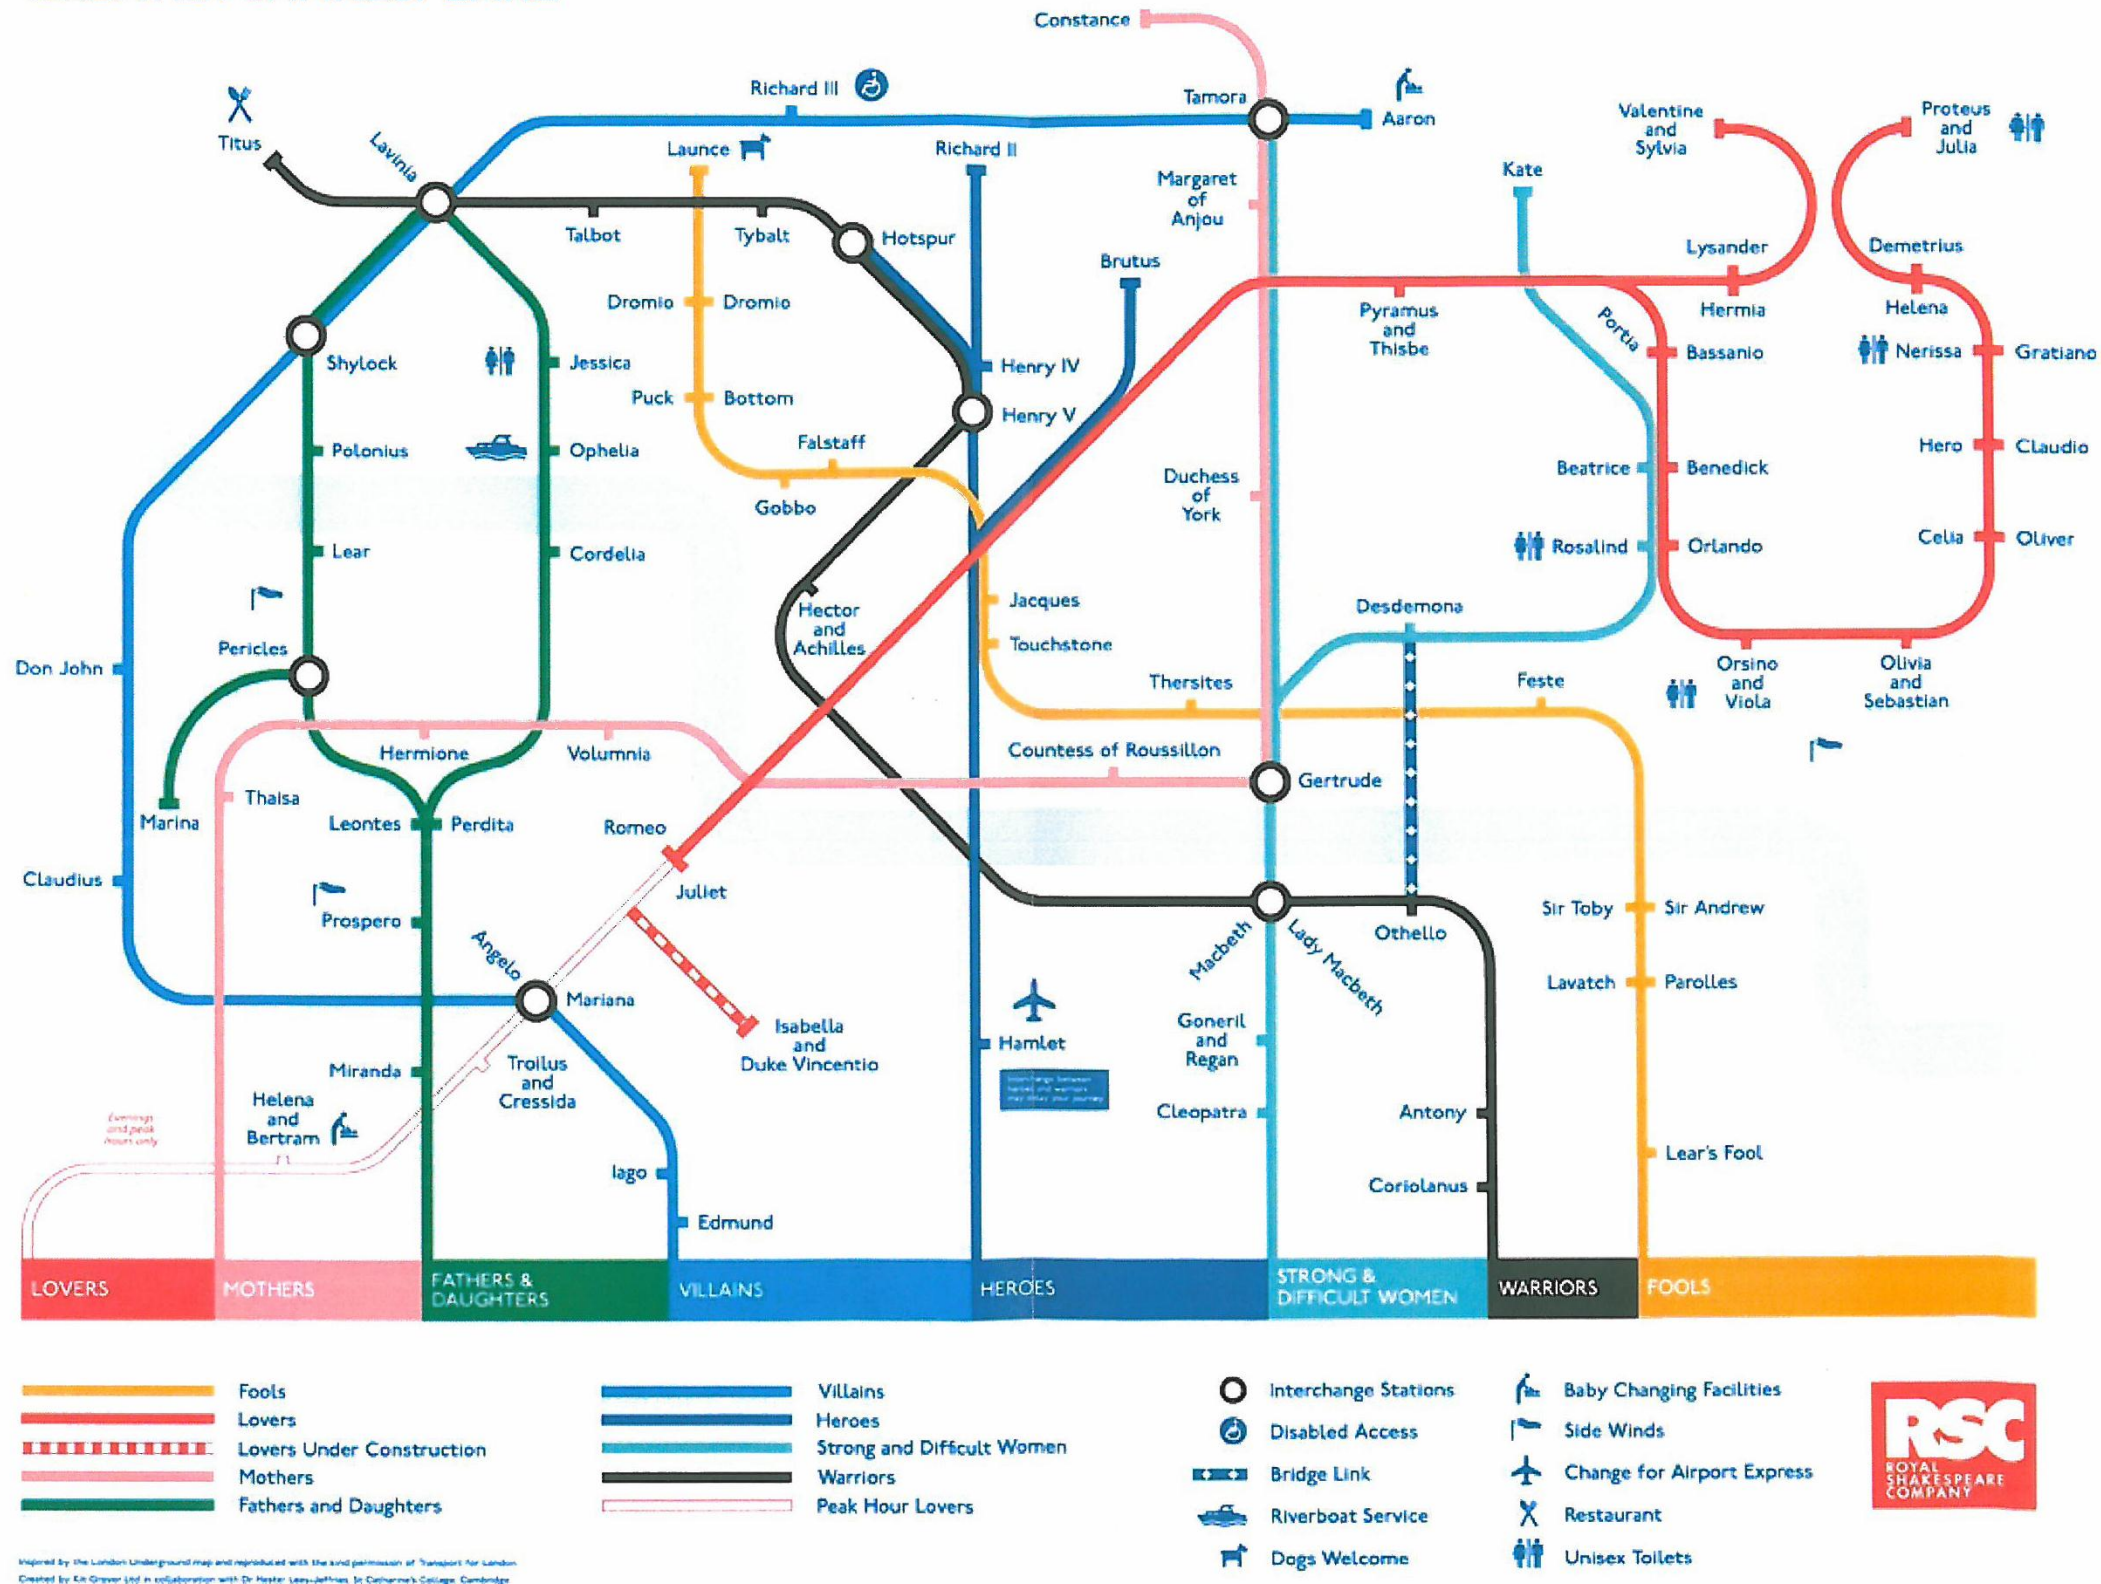

GREATER SHAKESPEARE

With grateful acknowledgements to the Royal Shakespeare Company for the use of this map